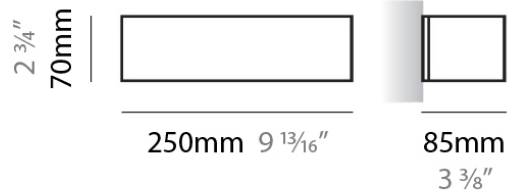

TOY SURFACE

D83138

GENERAL

Series: Toy _____
Brand: Panzeri _____
Division: Design _____
Mounting Type: Surface _____
Mounting Location: Wall _____
Subcategory: Ambient _____

PHYSICAL

Shape: Rectangle _____
Length (mm): 250 _____
Length (in): 9 ⁷/₁₆ _____
Height (mm): 70 _____
Height (in): 2 ³/₄ _____
Extension (mm): 85 _____
Extension (in): 3 ¹/₄ _____
Light Distribution: Direct / Indirect _____
Weight (kg): 0.9 _____
Weight (lbs): 2 _____
Diffuser: Frost White Glass _____
Fixture Finish: SST _____
Fixture Material: Metal _____

ELECTRICAL

Number of Lamps: 1 _____
Lamp Type: CFL _____
Bulb Included: Bulb Not Included _____
Total Output Wattage (W): 26 _____
Max. Wattage Per Lamp (W): 26 _____
Lamp Base: GX24-q3 _____
Driver Included: Yes _____
Driver Type: Ballast - 120Vac - Non-dimming _____
Input Voltage (V): 120 _____

LED

OPTICAL

RATINGS AND CERTIFICATIONS

Certified By: CSA Certified to UL and CSA Standards _____
IP rating: IP40 _____